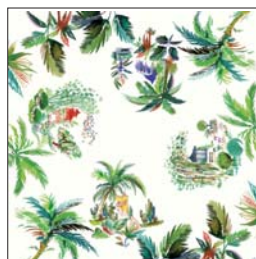

**Plateau G.M. acrylique** (x 1)  
Acrylic serving tray large  
Tablett groß  
46,4 x 36,4 cm  
18 <sup>1</sup>/<sub>4</sub>" x 14 <sup>6</sup>/<sub>16</sub>" **8009JEGMPL**

**Plateau P.M. acrylique** (x 1)  
Acrylic serving tray small  
Tablett klein  
37 x 28,3 cm  
14 <sup>9</sup>/<sub>16</sub>" x 11 <sup>1</sup>/<sub>8</sub>" **8009JEPMPL**